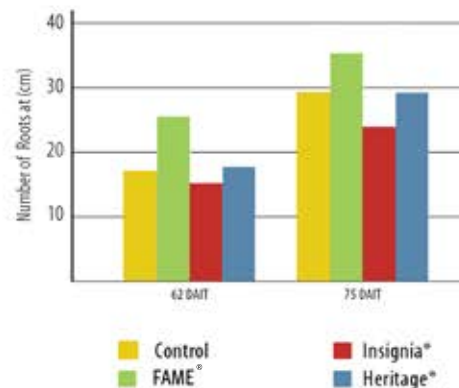

Longer and more numerous roots mean healthier turf

Effect of Fungicides on Number of Roots at 15 cm – Bentgrass

Baird; University of California, Riverside, 2012

Effect of Fungicides on Number of Roots at 30 cm – Bentgrass

Baird; University of California, Riverside, 2012

Effect of Fungicides on Number of Roots at 45 cm – Bentgrass

Baird; University of California, Riverside, 2012

To learn more about Fame® SC fungicide, contact your FMC market specialist or visit fmcprosolutions.com.