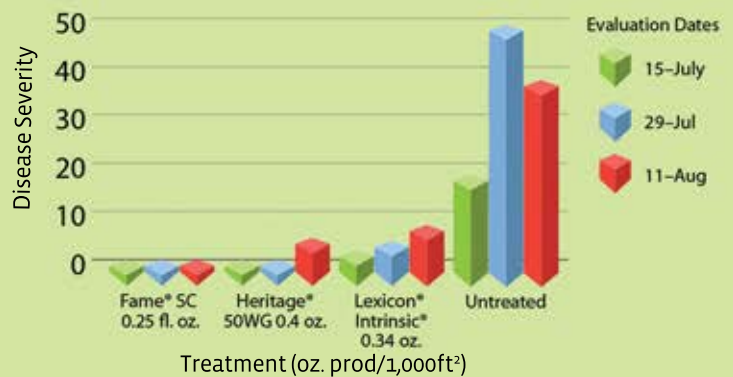

Brown Patch Control in Tall Fescue

Source: North Carolina State University, 2014