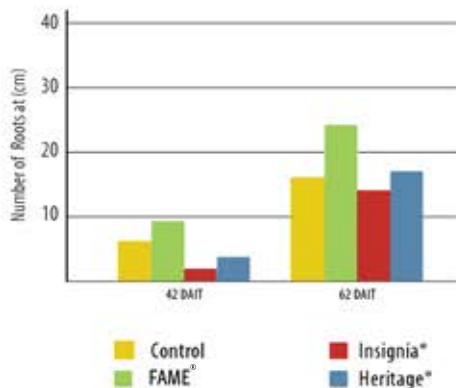

Longer and more numerous roots mean healthier turf

Effect of Fungicides on Number of Roots at 15 cm – Bentgrass

Baird; University of California, Riverside, 2012

Effect of Fungicides on Number of Roots at 30 cm – Bentgrass

Baird; University of California, Riverside, 2012

Effect of Fungicides on Number of Roots at 45 cm – Bentgrass

Baird; University of California, Riverside, 2012

To learn more about Fame® SC fungicide, contact your FMC market specialist or visit fmcprosolutions.com.