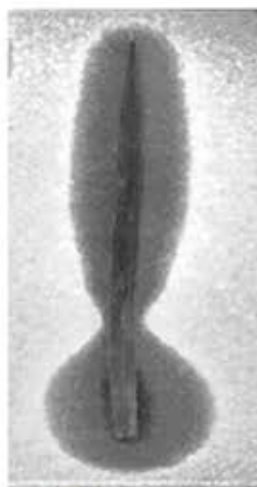

- Root mass
- Root length
- Consistent chlorophyll production

DISEASES CONTROLLED

- Brown Patch
- Fairy Ring
- Leaf Spot
- Necrotic Ring Spot
- Pink Patch
- Pythium Blight
- Pythium Root Dysfunction
- Pythium Root Rot
- Red Thread
- Rust
- Southern Blight
- Spring Dead Spot
- Summer Patch
- Take-All Patch
- Yellow Patch

Fairy Ring Control

Source: Penn State University, 2016

Brown Patch Control in Tall Fescue

Source: North Carolina State University, 2014

XYLEM PRO TECHNOLOGY™

Foliar Uptake and Distribution of Fame® vs. Leading Competitors

Fame®
SC Fungicide

Insignia®

Heritage®

Distinct leaf-systemic properties:
rapid uptake + even distribution
in the leaf tissue

Active Ingredient activity in agar diffusion tests 48 hours after application of a droplet at the leaf base

A HALO OF PROTECTION

- Fame is not only absorbed through the root system, it also moves acropetally (upward) in the xylem, providing disease control from the point of application upward in the plant.
- Fame not only provides excellent disease control and plant health benefits, but it also gives you peace of mind as it compensates for lack of complete spray coverage.