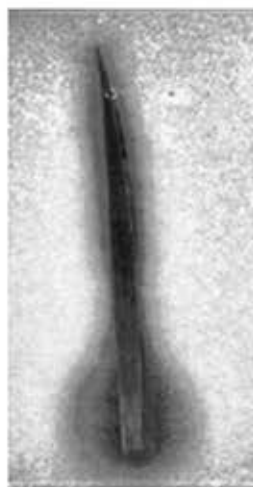

Fairy Ring Control

Source: Penn State University, 2016

Brown Patch Control in Tall Fescue

Source: North Carolina State University, 2014

XYLEM PRO TECHNOLOGY™

Foliar Uptake and Distribution of Fame® vs. Leading Competitors

Fame®
SC Fungicide

Insignia®

Heritage®

Distinct leaf-systemic properties:
rapid uptake + even distribution
in the leaf tissue

Active Ingredient activity in agar diffusion tests 48 hours after application of a droplet at the leaf base

A HALO OF PROTECTION

- Fame is not only absorbed through the root system, it also moves acropetally (upward) in the xylem, providing disease control from the point of application upward in the plant.
- Fame not only provides excellent disease control and plant health benefits, but it also gives you peace of mind as it compensates for lack of complete spray coverage.