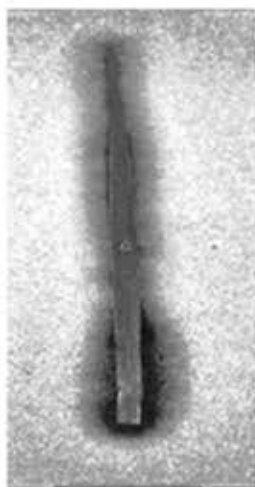

XYLEM PRO TECHNOLOGY™

Foliar Uptake and Distribution of Fame® vs. Leading Competitors

Insignia®

Distinct leaf-systemic properties:
rapid uptake + even distribution
in the leaf tissue

Active Ingredient activity in agar diffusion tests 48 hours after application of a droplet at the leaf base

A HALO OF PROTECTION

- Fame is not only absorbed through the root system, it also moves acropetally (upward) in the xylem, providing disease control from the point of application upward in the plant.
- Fame not only provides excellent disease control and plant health benefits, but it also gives you peace of mind as it compensates for lack of complete spray coverage.

Longer and more numerous roots mean healthier turf

Effect of Fungicides on Number of Roots at 15 cm – Bentgrass

Baird; University of California, Riverside, 2012

Effect of Fungicides on Number of Roots at 30 cm – Bentgrass

Baird; University of California, Riverside, 2012

Effect of Fungicides on Number of Roots at 45 cm – Bentgrass

Baird; University of California, Riverside, 2012

To learn more about Fame® SC fungicide, contact your FMC market specialist or visit fmcprosolutions.com.

Atlantic
golf & turf
Our Roots Run Deep

FMC