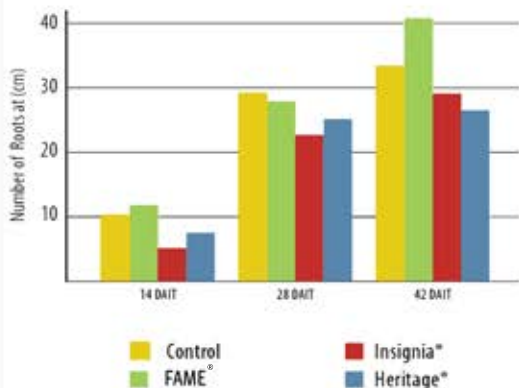

Longer and more numerous roots mean healthier turf

Effect of Fungicides on Number of Roots at 15 cm – Bentgrass

Baird; University of California, Riverside, 2012