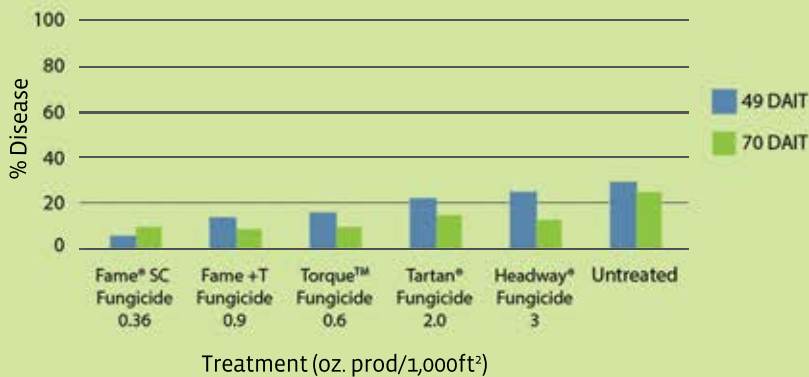

Fame®

SC Fungicide

Featuring Xylem Pro Technology™

DISEASE CONTROL

- Brown patch
- Fairy ring
- Summer patch & more

RAPID MOBILITY

- Xylem and translaminar movement
- Rainfast in 15 minutes

PLANT HEALTH

- Root mass
- Root length
- Consistent chlorophyll production

DISEASES CONTROLLED

- Brown Patch
- Fairy Ring
- Leaf Spot
- Necrotic Ring Spot
- Pink Patch
- Pythium Blight
- Pythium Root Dysfunction
- Pythium Root Rot
- Red Thread
- Rust
- Southern Blight
- Spring Dead Spot
- Summer Patch
- Take-All Patch
- Yellow Patch

Fairy Ring Control

Source: Penn State University, 2016